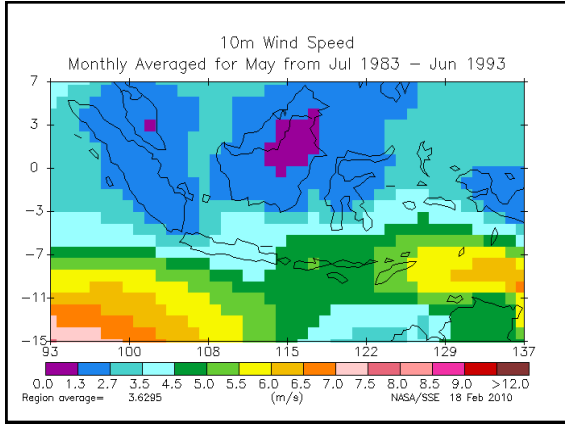

WIND ENERGY TECHNOLOGY

ETC ENERGY

NASA Surface Data
Wind Speeds Indonesia

Gerrit Jacobs

14-18 June 2010

Jakarta
Indonesia

Training Course on Renewable Energy Part II - MEMR
CASINDO

QUESTIONS ?