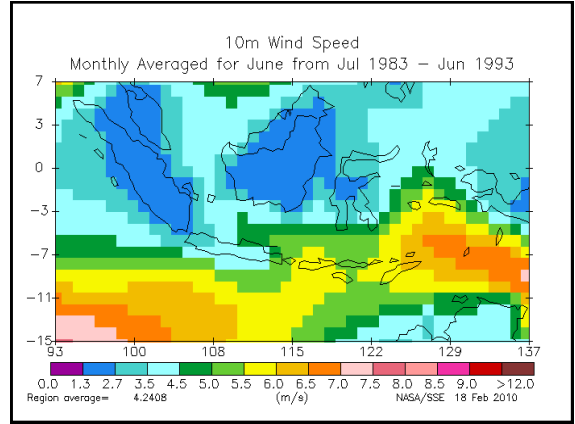

WIND ENERGY TECHNOLOGY

ETC ENERGY

NASA Surface Data
Wind Speeds Indonesia

Gerrit Jacobs

14-18 June 2010

Jakarta
Indonesia

Training Course on Renewable Energy Part II - MEMR
CASINDO

QUESTIONS ?