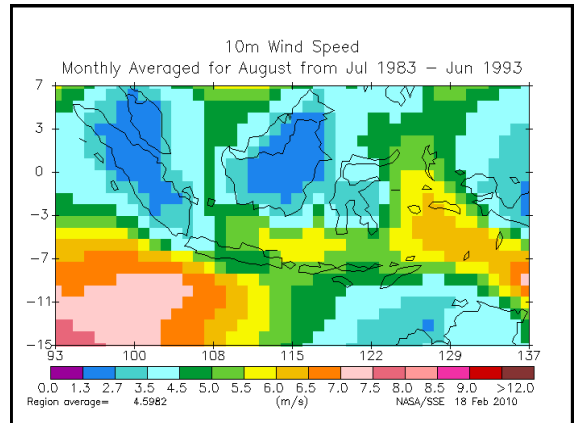

WIND ENERGY TECHNOLOGY

ETC ENERGY

NASA Surface Data
Wind Speeds Indonesia

Gerrit Jacobs

14-18 June 2010

Jakarta
Indonesia

Training Course on Renewable Energy Part II - MEMR
CASINDO

QUESTIONS ?