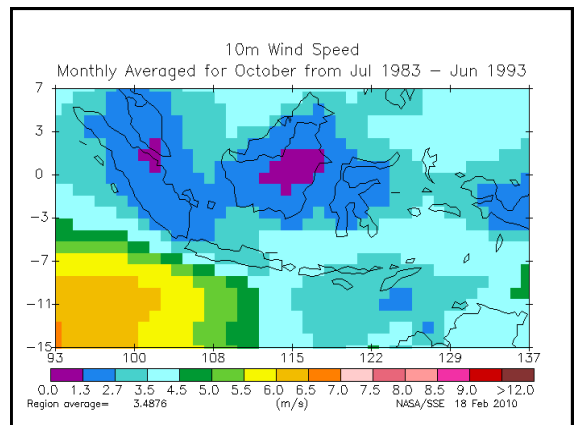

WIND ENERGY TECHNOLOGY

ETC ENERGY

NASA Surface Data
Wind Speeds Indonesia

Gerrit Jacobs

14-18 June 2010

Jakarta
Indonesia

Training Course on Renewable Energy Part II - MEMR
CASINDO

QUESTIONS ?