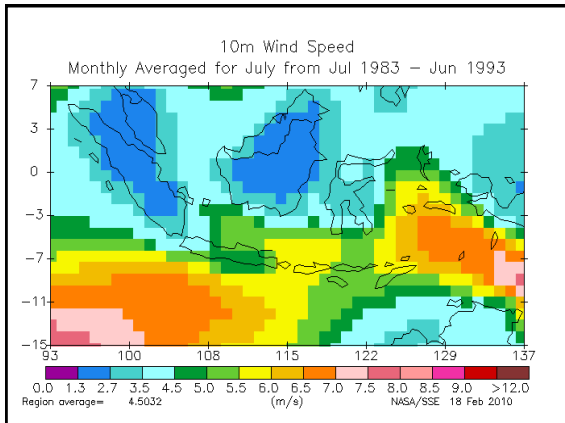

WIND ENERGY TECHNOLOGY

ETC ENERGY

NASA Surface Data
Wind Speeds Indonesia

Gerrit Jacobs

14-18 June 2010

Jakarta
Indonesia

Training Course on Renewable Energy Part II - MEMR
CASINDO

QUESTIONS ?