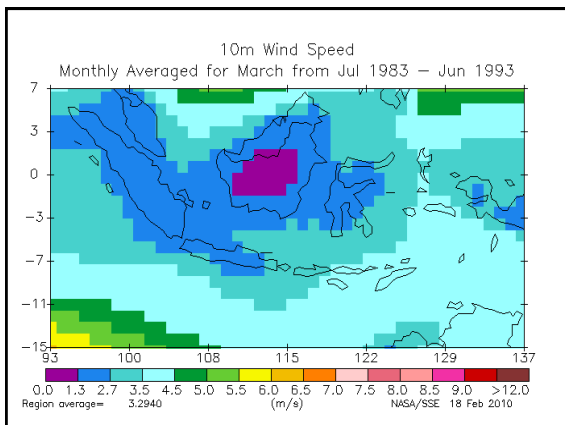

WIND ENERGY TECHNOLOGY

ETC ENERGY

NASA Surface Data
Wind Speeds Indonesia

Gerrit Jacobs

14-18 June 2010

Jakarta
Indonesia

Training Course on Renewable Energy Part II - MEMR
CASINDO

QUESTIONS ?