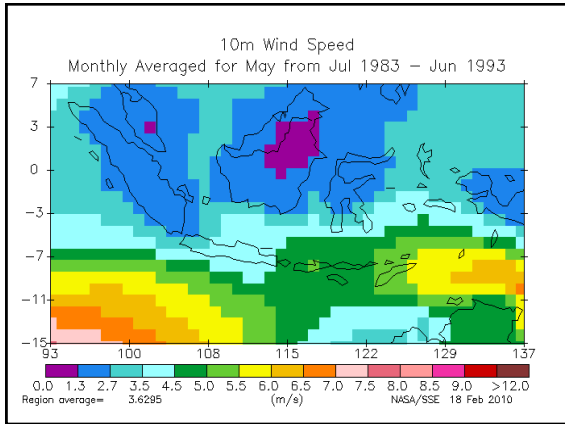

WIND ENERGY TECHNOLOGY

ETC ENERGY

NASA Surface Data
Wind Speeds Indonesia

Gerrit Jacobs

14-18 June 2010

Jakarta
Indonesia

Training Course on Renewable Energy Part II - MEMR
CASINDO

QUESTIONS ?