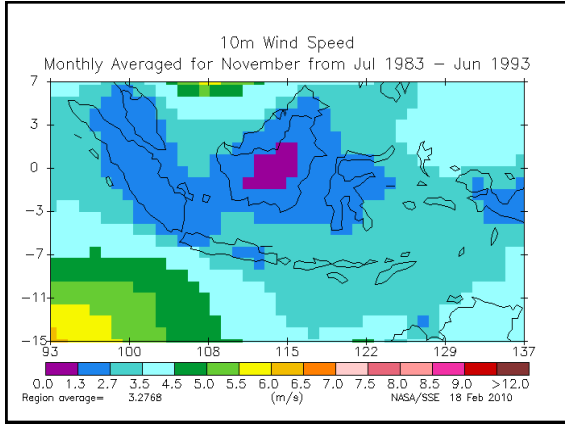

WIND ENERGY TECHNOLOGY

ETC ENERGY

NASA Surface Data
Wind Speeds Indonesia

Gerrit Jacobs

14-18 June 2010

Jakarta
Indonesia

Training Course on Renewable Energy Part II - MEMR
CASINDO

QUESTIONS ?