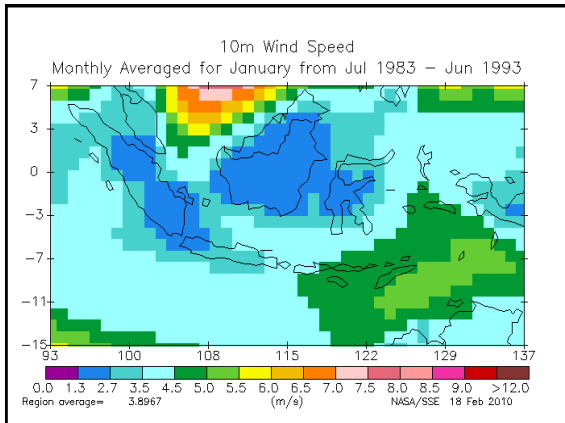

WIND ENERGY TECHNOLOGY

ETC ENERGY

NASA Surface Data
Wind Speeds Indonesia

Gerrit Jacobs

14-18 June 2010

Jakarta
Indonesia

Training Course on Renewable Energy Part II - MEMR
CASINDO

QUESTIONS ?