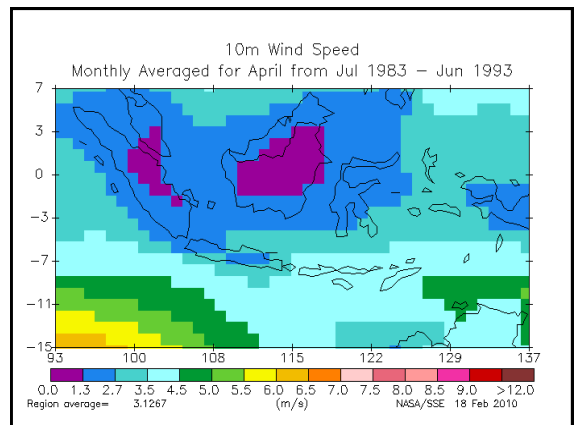

WIND ENERGY TECHNOLOGY

ETC ENERGY

NASA Surface Data
Wind Speeds Indonesia

Gerrit Jacobs

14-18 June 2010

Jakarta
Indonesia

Training Course on Renewable Energy Part II - MEMR
CASINDO

QUESTIONS ?