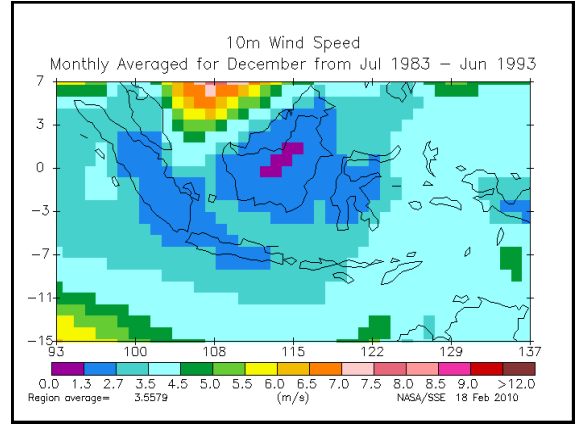

WIND ENERGY TECHNOLOGY

ETC ENERGY

NASA Surface Data
Wind Speeds Indonesia

Gerrit Jacobs

14-18 June 2010

Jakarta
Indonesia

Training Course on Renewable Energy Part II - MEMR
CASINDO

QUESTIONS ?