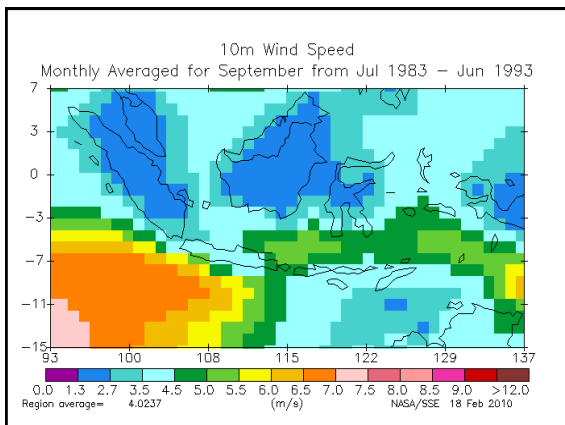

WIND ENERGY TECHNOLOGY

ETC ENERGY

NASA Surface Data
Wind Speeds Indonesia

Gerrit Jacobs

14-18 June 2010

Jakarta
Indonesia

Training Course on Renewable Energy Part II - MEMR
CASINDO

QUESTIONS ?