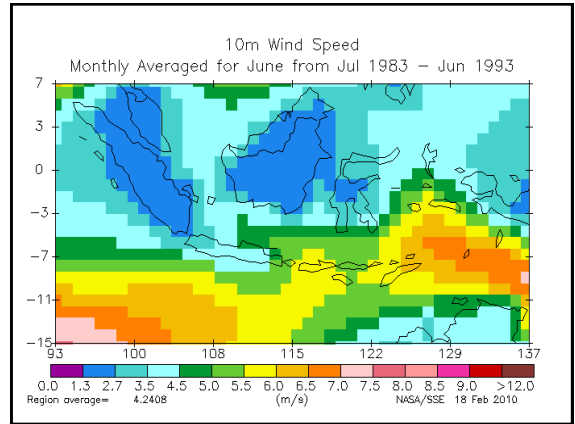

WIND ENERGY TECHNOLOGY

ETC ENERGY

NASA Surface Data
Wind Speeds Indonesia

Gerrit Jacobs

14-18 June 2010

Jakarta
Indonesia

Training Course on Renewable Energy Part II - MEMR
CASINDO

QUESTIONS ?