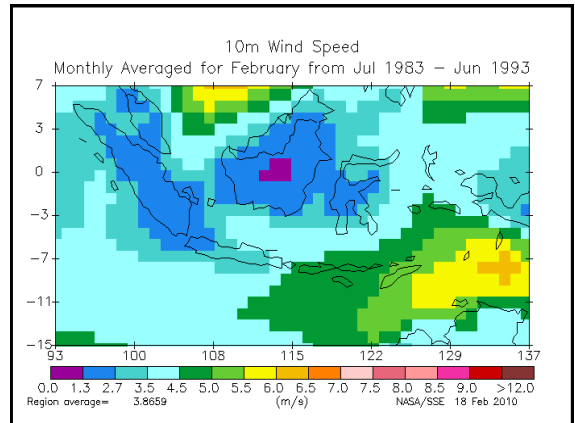

WIND ENERGY TECHNOLOGY

ETC ENERGY

NASA Surface Data
Wind Speeds Indonesia

Gerrit Jacobs

14-18 June 2010

Jakarta
Indonesia

Training Course on Renewable Energy Part II - MEMR
CASINDO

QUESTIONS ?