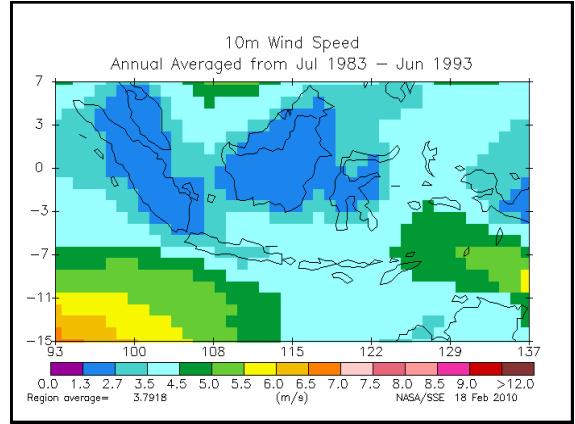

WIND ENERGY TECHNOLOGY

ETC ENERGY

NASA Surface Data
Wind Speeds Indonesia

Gerrit Jacobs

14-18 June 2010

Jakarta
Indonesia

Training Course on Renewable Energy Part II - MEMR
CASINDO

QUESTIONS ?